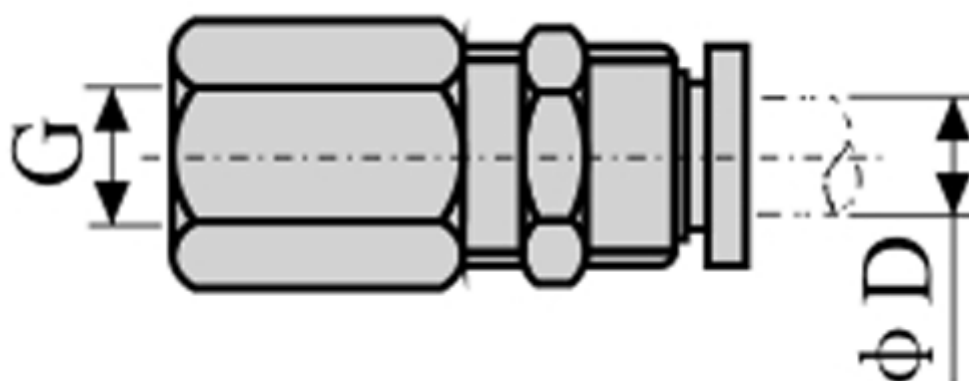

# Data Sheet

Article number: 58EPMF1002

Description: Fitting EPMF1002 bulkhead female connector  
thread 1/4", tube diameter 10

## Measures

---

D = 10  
Thread = 1/4"